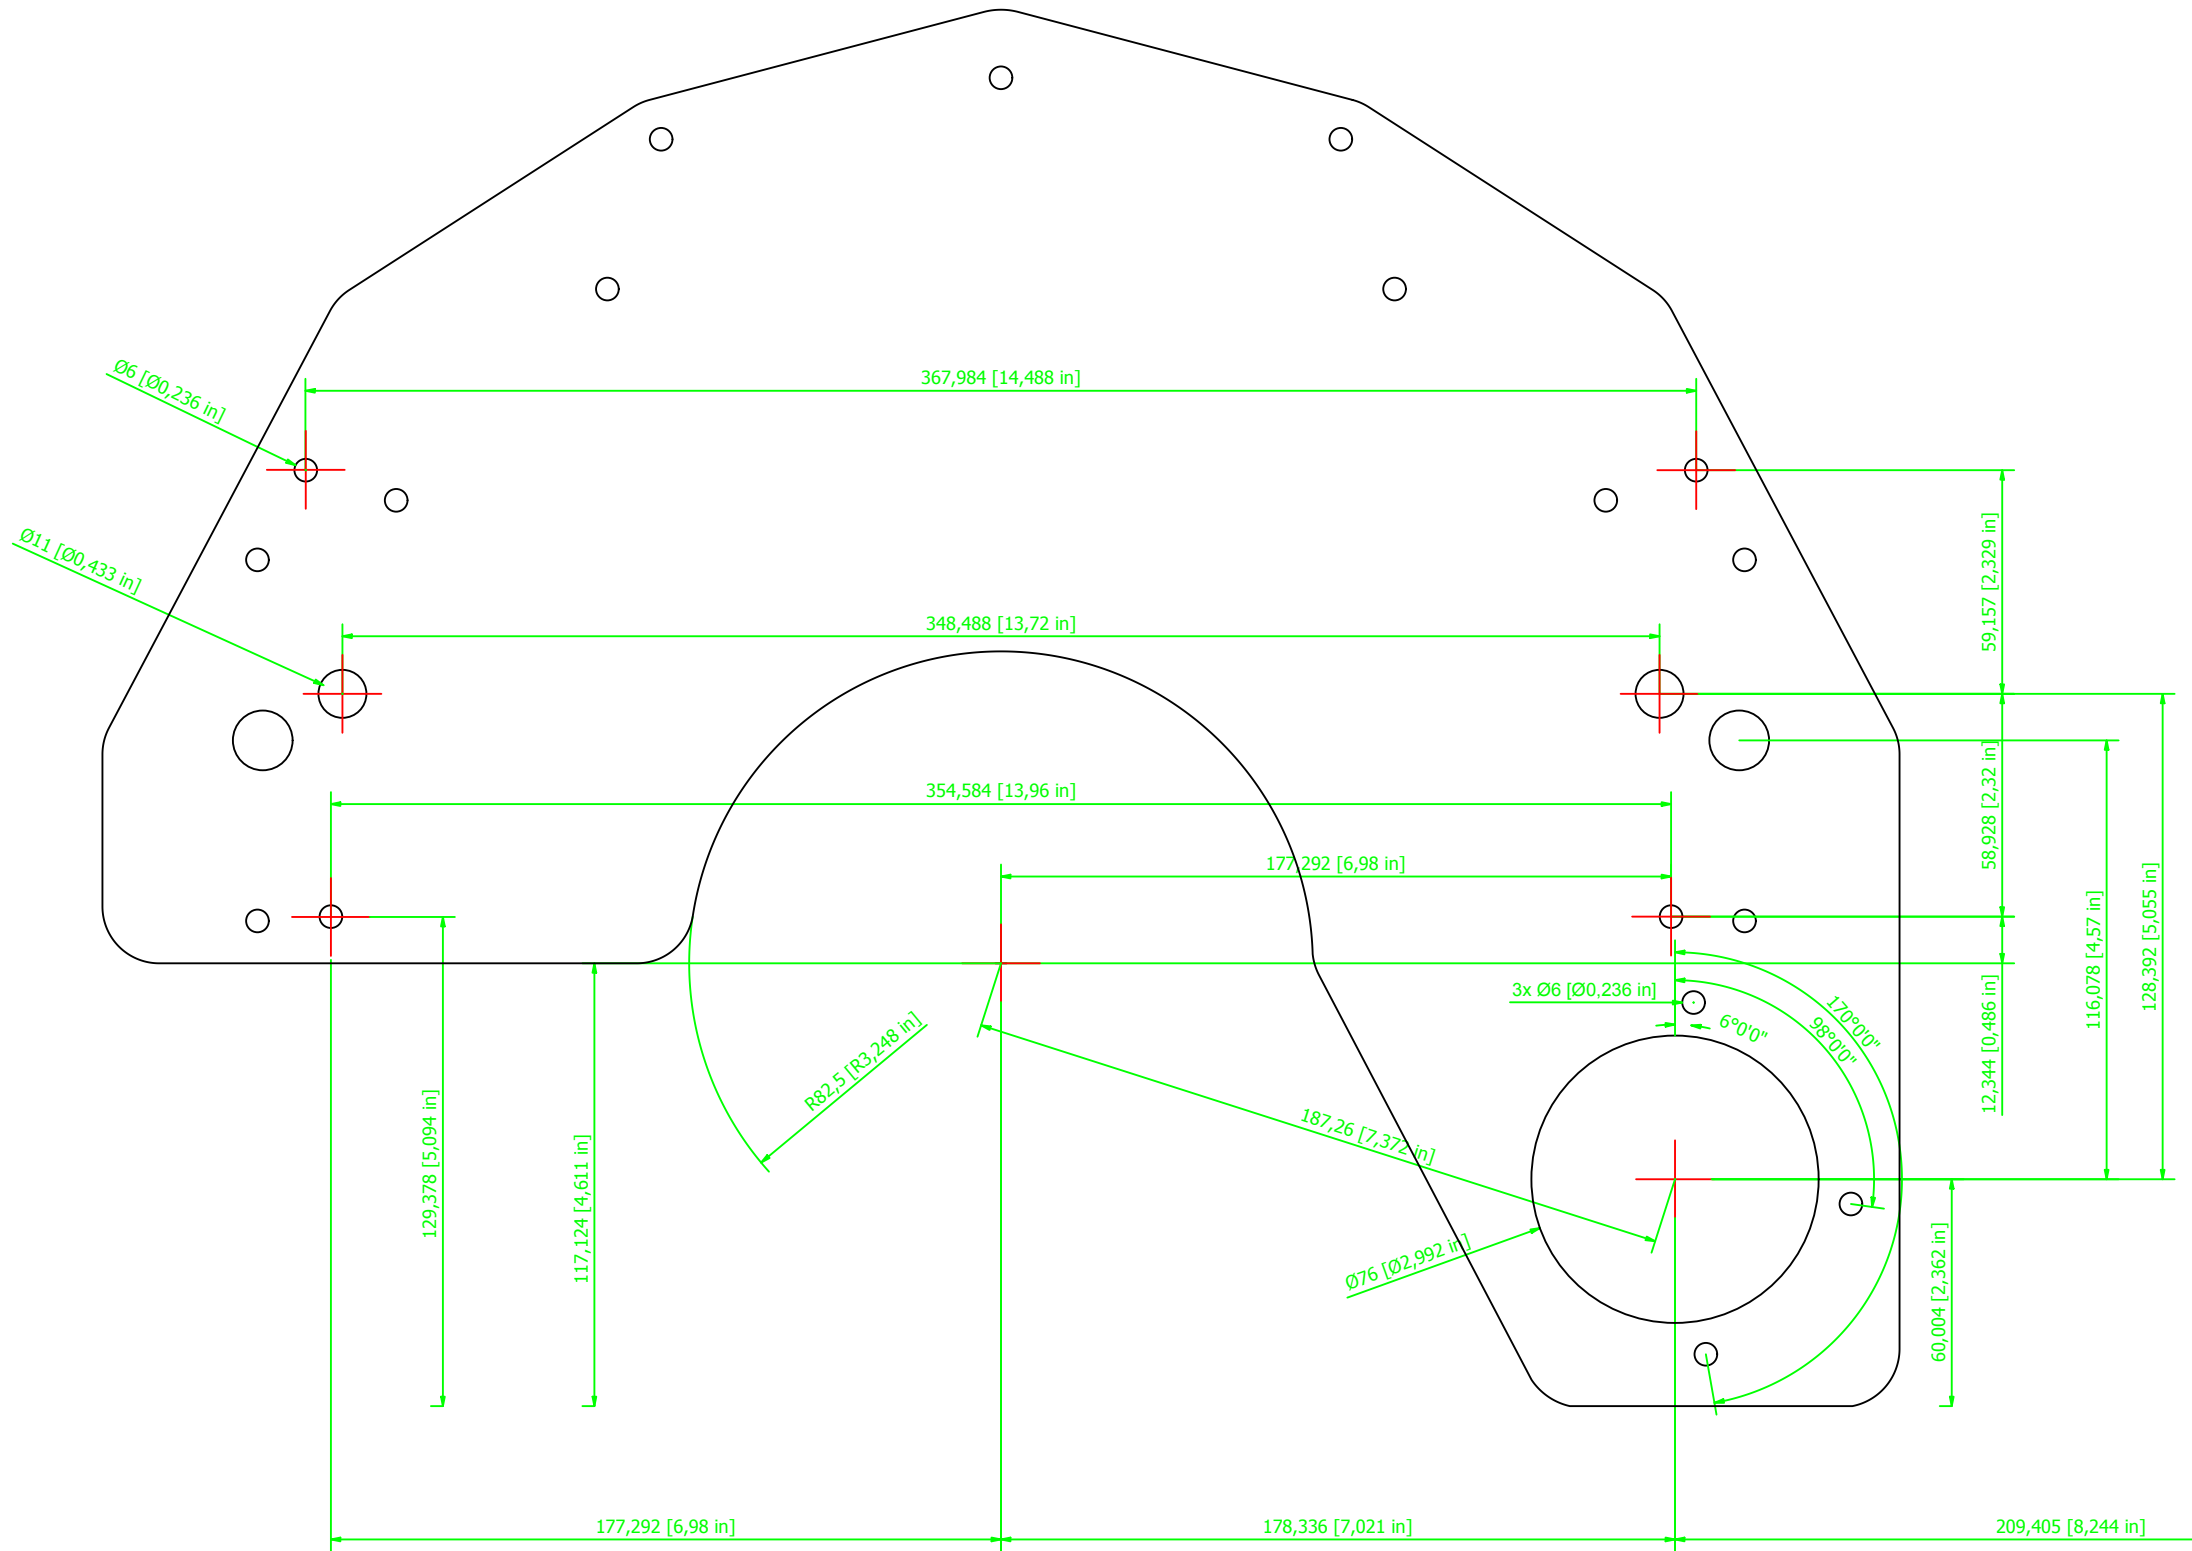

ADAPTOR PLATE
LASER CUT FROM 6.5MM [0.25"] PLATE

IT IS THE RESPONSIBILITY OF THE CONTRACTOR TO ENSURE ALL WORKS CONFORM TO THE BUILDING CODES OF AUSTRALIA

Sheet 01

SHEET No. 1 OF 3	SCALE: 1:2 - A3
DRAWING No.	AMEND.
CE-08072013-011	B

No	DATE	AMENDMENT	DRN.	APD.	C.E FILE No.
B	06/08/13	Add holes & change hole angles	BKP	G.P	
A	17.07.13	FULL SETA	BKP	G.P	

DRAFTED	BKP	Original Signed by -DesignEng-
DRAFTING CHECK	G.P	
CAD FILE No.		
C.E FILE No.		

ADAPTOR PLATE
LASER CUT FROM 6.5MM [0.25"] PLATE

IT IS THE RESPONSIBILITY OF THE CONTRACTOR TO ENSURE ALL WORKS CONFORM TO THE BUILDING CODES OF AUSTRALIA

Sheet 02

No	DATE	AMENDMENT	DRN.	APD.	C.E FILE No.
B	06/08/13	Add holes & change hole angles	BKP	G.P	DRAFTING CHECK
A	17.07.13	FULL SETA	BKP	G.P	CAD FILE No.

SITE
ADAPTOR PLATE
PONTIAC 1,2 & CHEV
CHEV TRUCK
STARTER HOLE

TITLE
PONTIAC (LATE)
HOLE LOCATION
MEASUREMENT
CHEV TRUCK STARTER

SHEET No. 2 OF 3	SCALE: 1:2 - A3
DRAWING No.	AMEND.
CE-08072013-012	B

ADAPTOR PLATE
LASER CUT FROM 6.5MM [0.25"] PLATE