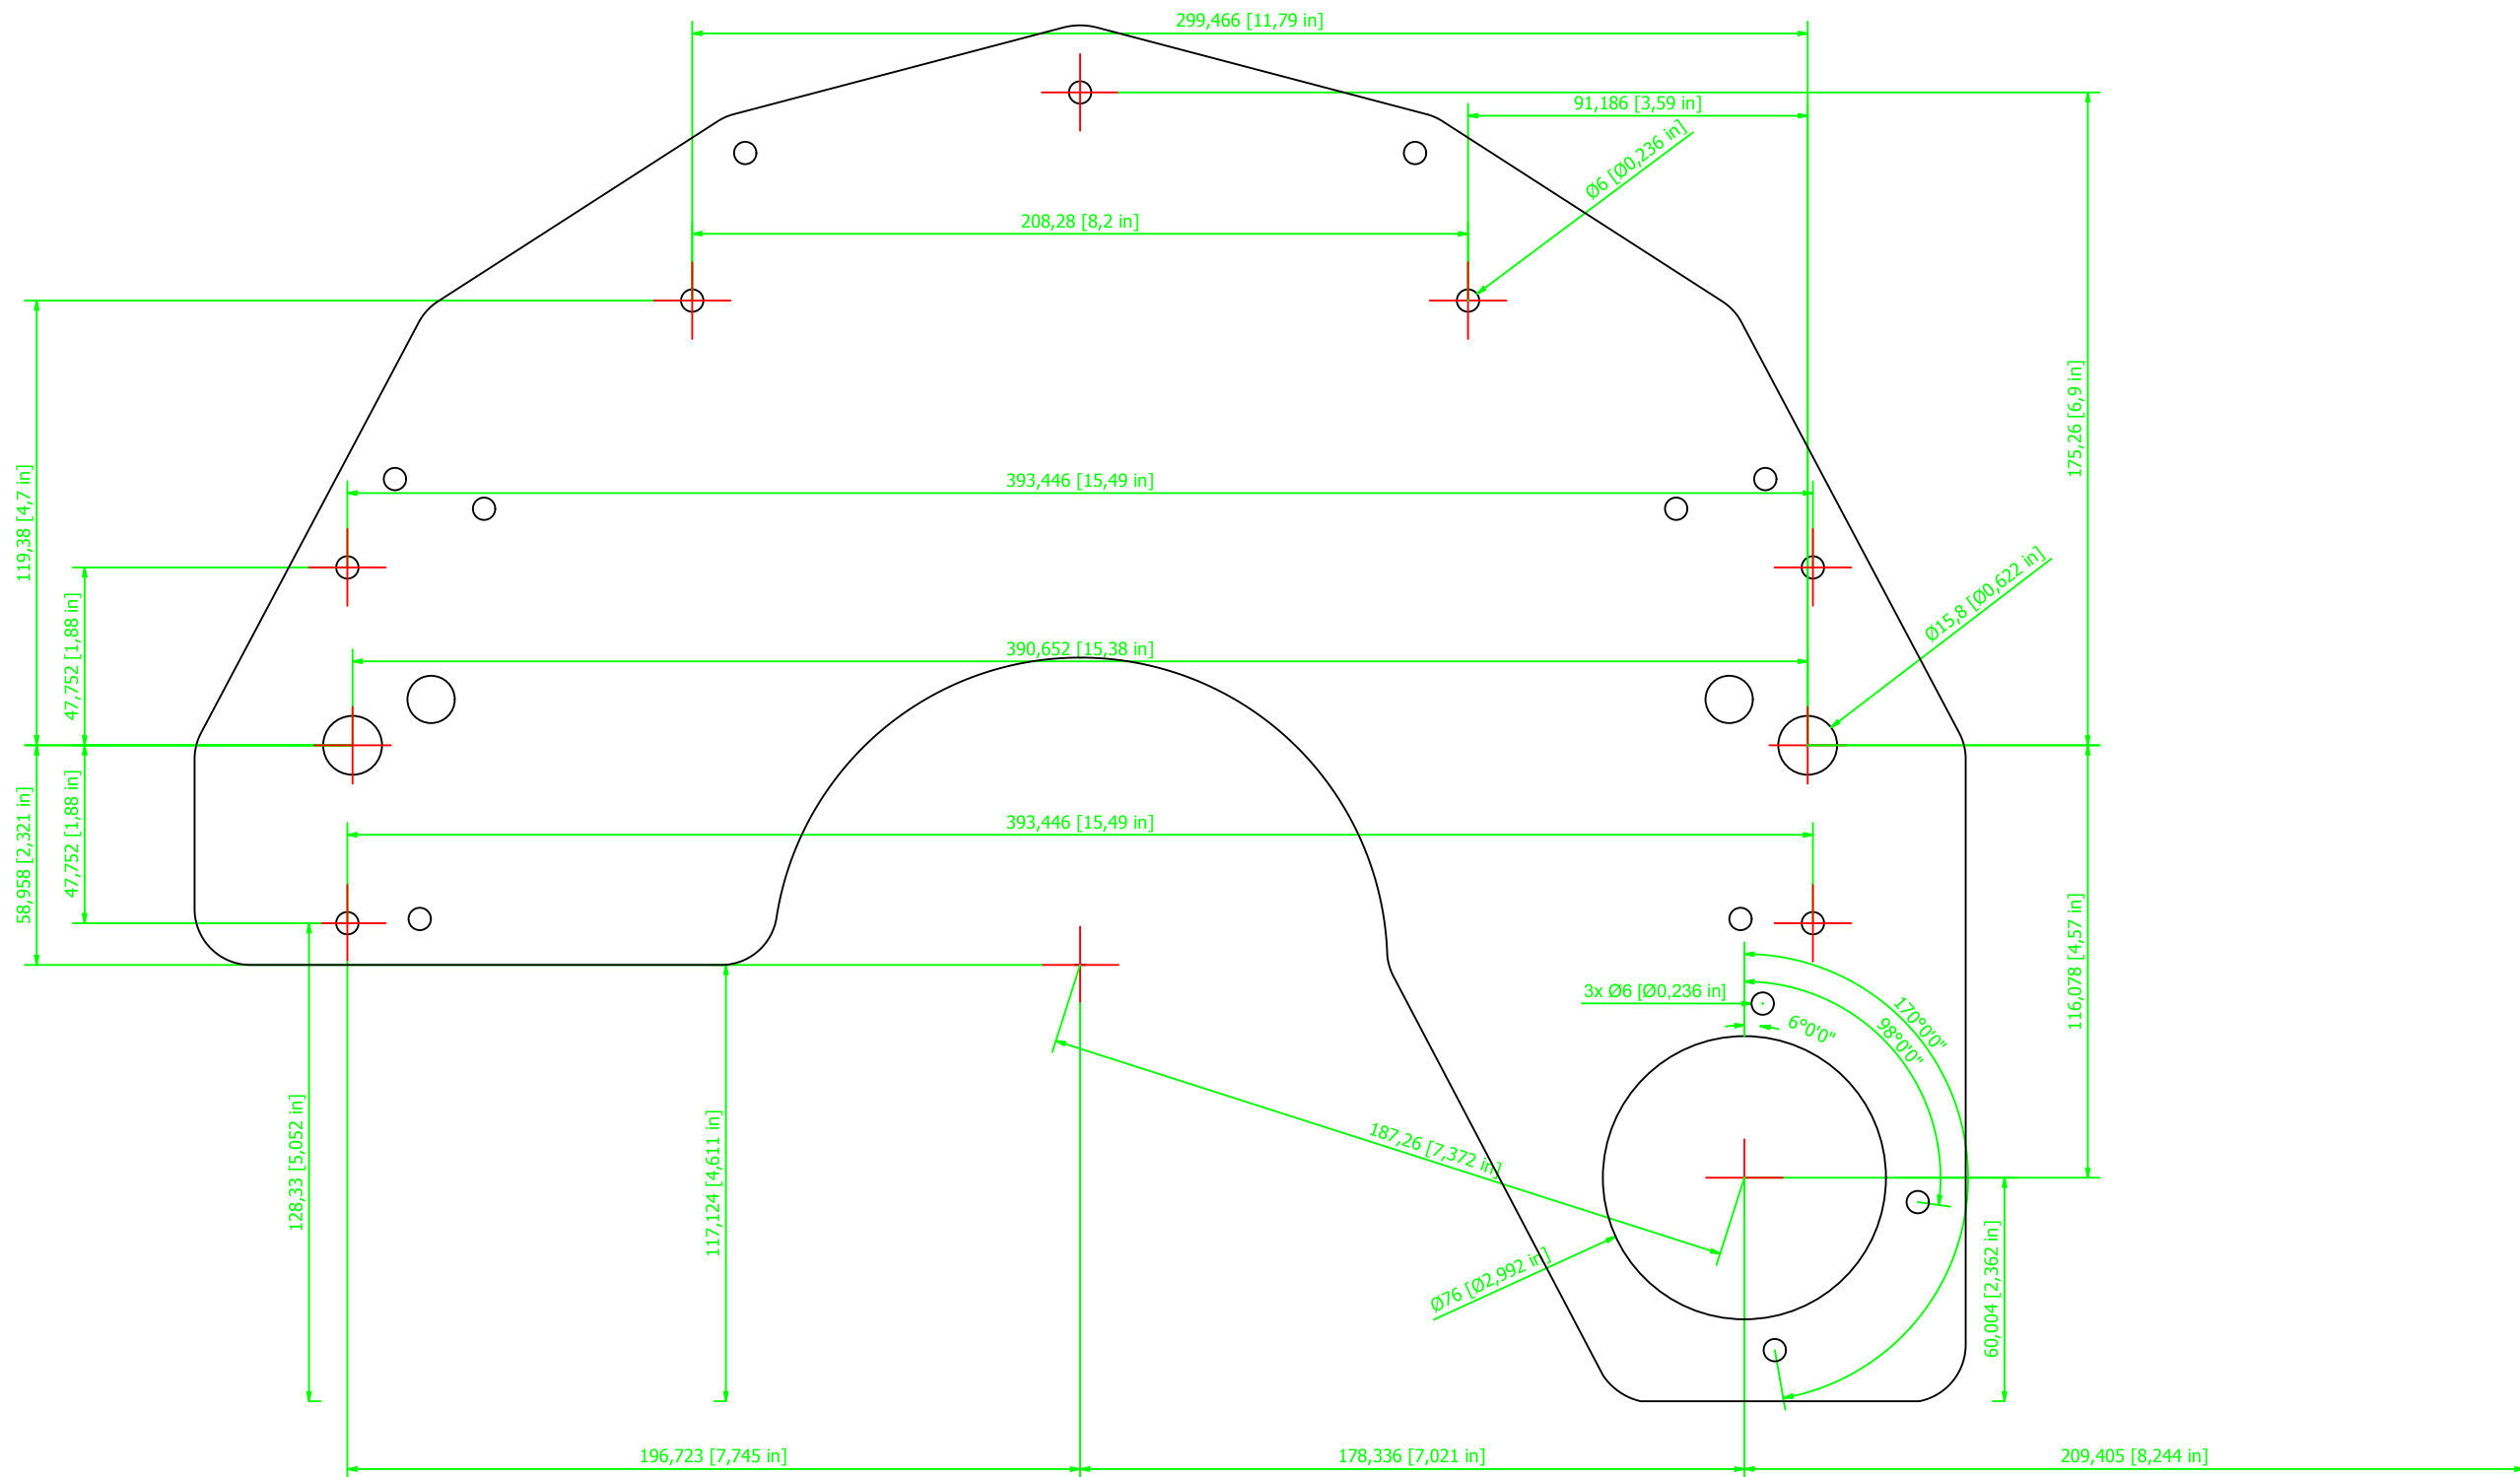

ADAPTOR PLATE
LASER CUT FROM 6.5MM [0.25"] PLATE

IT IS THE RESPONSIBILITY OF THE CONTRACTOR TO ENSURE ALL WORKS CONFORM TO THE BUILDING CODES OF AUSTRALIA

Sheet 02

No	DATE	AMENDMENT	DRN.	APD.	C.E FILE No.
B	06/08/13	Add holes & change hole angles	BKP	G.P	DRAFTING CHECK
A	17.07.13	FULL SETA	BKP	G.P	CAD FILE No.

SITE
ADAPTOR PLATE
PONTIAC 1,2 & CHEV
CHEV TRUCK
STARTER HOLE

TITLE
PONTIAC (LATE)
HOLE LOCATION
MEASUREMENT
CHEV TRUCK STARTER

SHEET No. 2 OF 3	SCALE: 1:2 - A3
DRAWING No.	AMEND.
CE-08072013-012	B

ADAPTOR PLATE
LASER CUT FROM 6.5MM [0.25"] PLATE